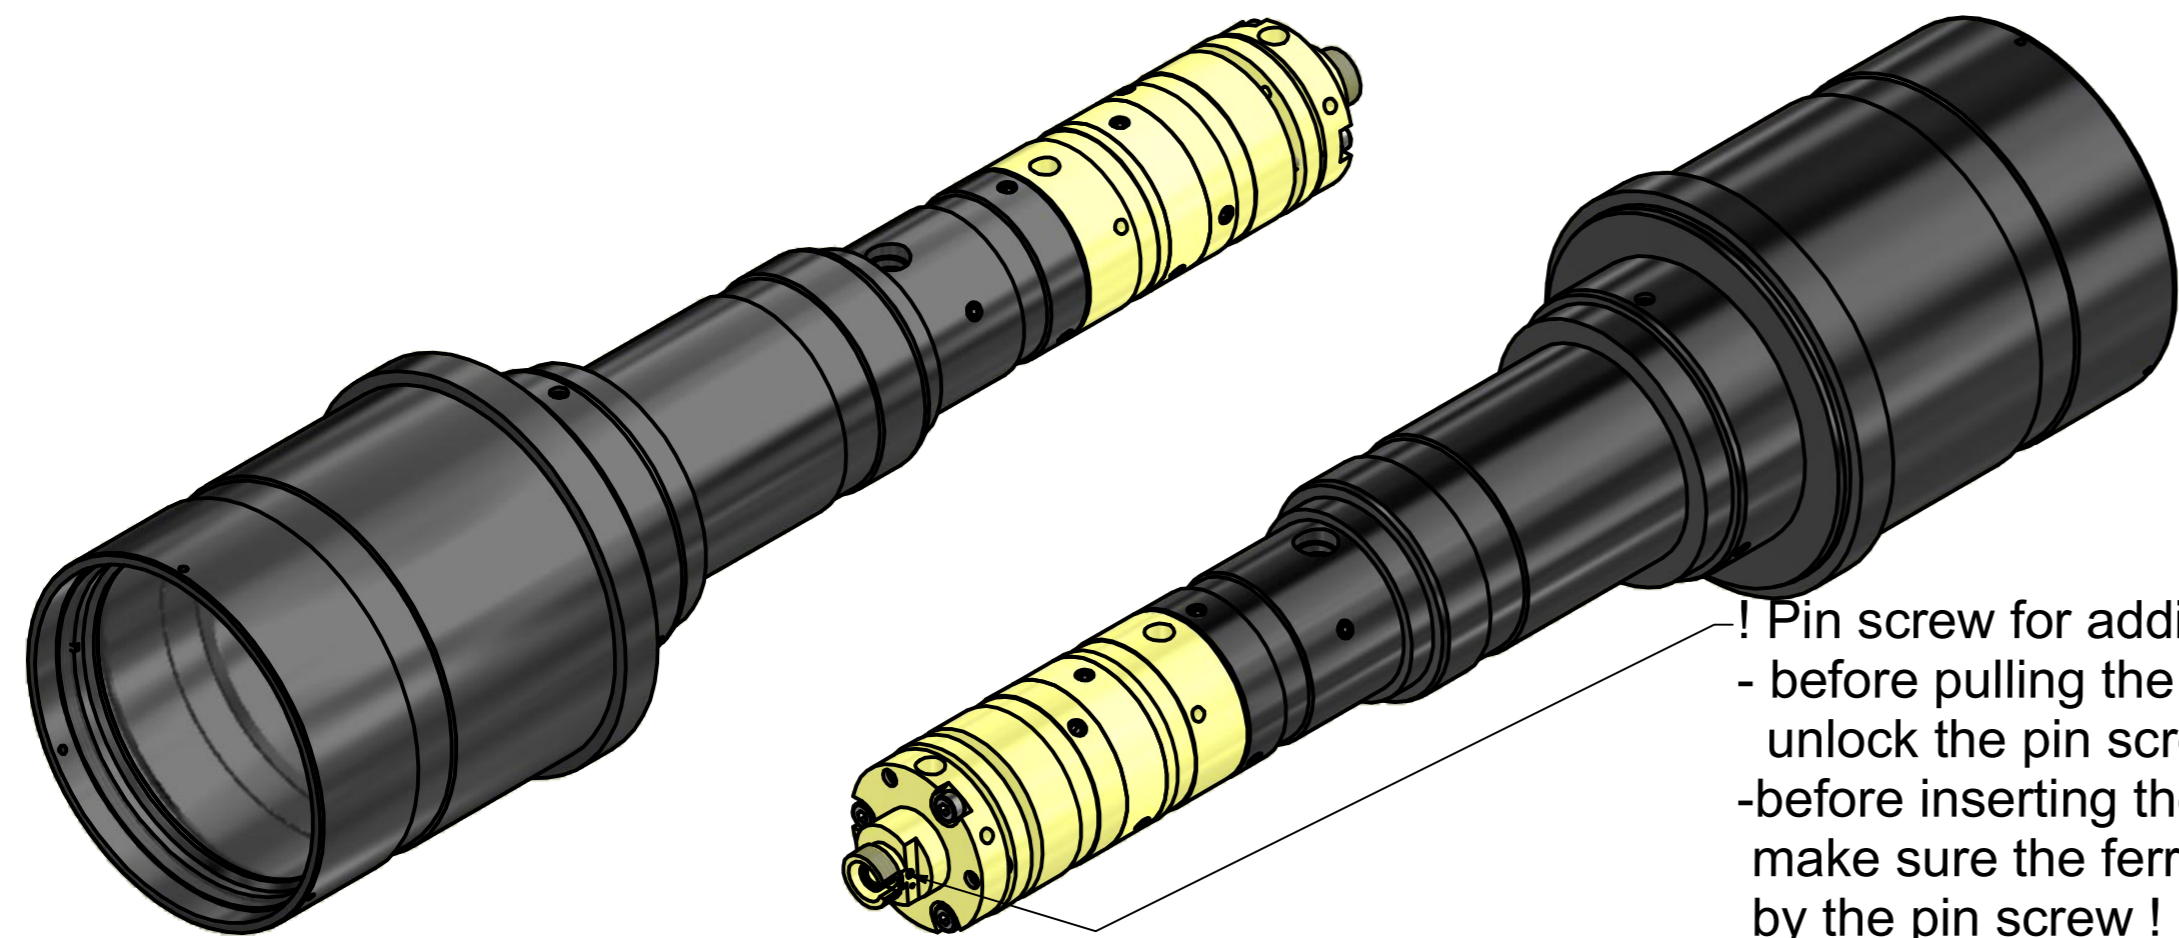

**! Don't touch any other screws !**

**! Pin screw for additional locking of the fiber ferrule**  
 - before pulling the FC-APC-connector:  
 unlock the pin screw.  
 - before inserting the FC-APC-connector:  
 make sure the ferrule receptacle is not blocked  
 by the pin screw !

Dimensions DIN EN ISO 14405			Scale: 1:1
			60FC-E-4-F70x210-852
	Date	Name	<b>Fiber Collimator</b>
	editor 01.10.2019	Lohde	60FC-E-4-F70x210-852
	exam.		Customer Drawing
	free		
	Schäfter+Kirchhoff OPTICS, METROLOGY, AND PHOTONICS		9802-4110-0121
	File: 980241100121.idw	Model: 980241100121.iam	Size: A2 Page: 2