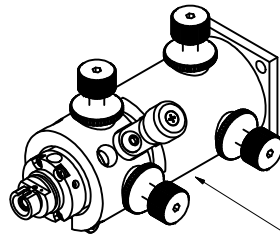

Tools for assembly and adjustment

screw driver size 1.2mm 9D-12

eccentric-key 60EX-4

①

②

KineMatix® not included

! Don't touch any other screws !

		Allgemeintoleranz ISO 2768 - f		Maßstab: 2:1	
		60FC-K-0-xx		Fiber Coupler FC-PC	
		compatible with KineMatix®			
		Schäfer&Kirchhoff OPTO-SENSOREN UND MESSTECHNIK		9709-2073-0200	
		Datei: 970920730200.idw		Blatt A2	
		Model: 970920730200.iam		Blatt: 1	